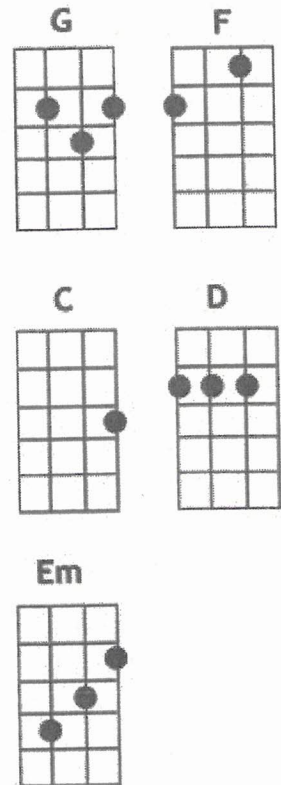

Ramblin Man - Dickey Betts

[CHORUS]

G F C G
Lord I was born a Ramblin' man
G C D
Tryin' to make a living and doing the best I can
C G Em C
When it's time for leavin I hope you'll understand
G D G
That I was born a Ramblin' man

G C G
My father was a Gambler down in Georgia
G C D
He wound up on the wrong end of a gun
C G Em C
And I was born in the back seat of a Greyhound bus
G D G
Rolling down highway forty-one

CHORUS

G C G
I'm on my way to New Orleans this morning
G C D
Leavin' out of Nashville, Tennessee
C G Em C
They're always havin' a good time down on the Bayou, lord
G D G
Them delta women think the world of me

CHORUS x2

<https://www.youtube.com/watch?v=68X8o0S7vJc>